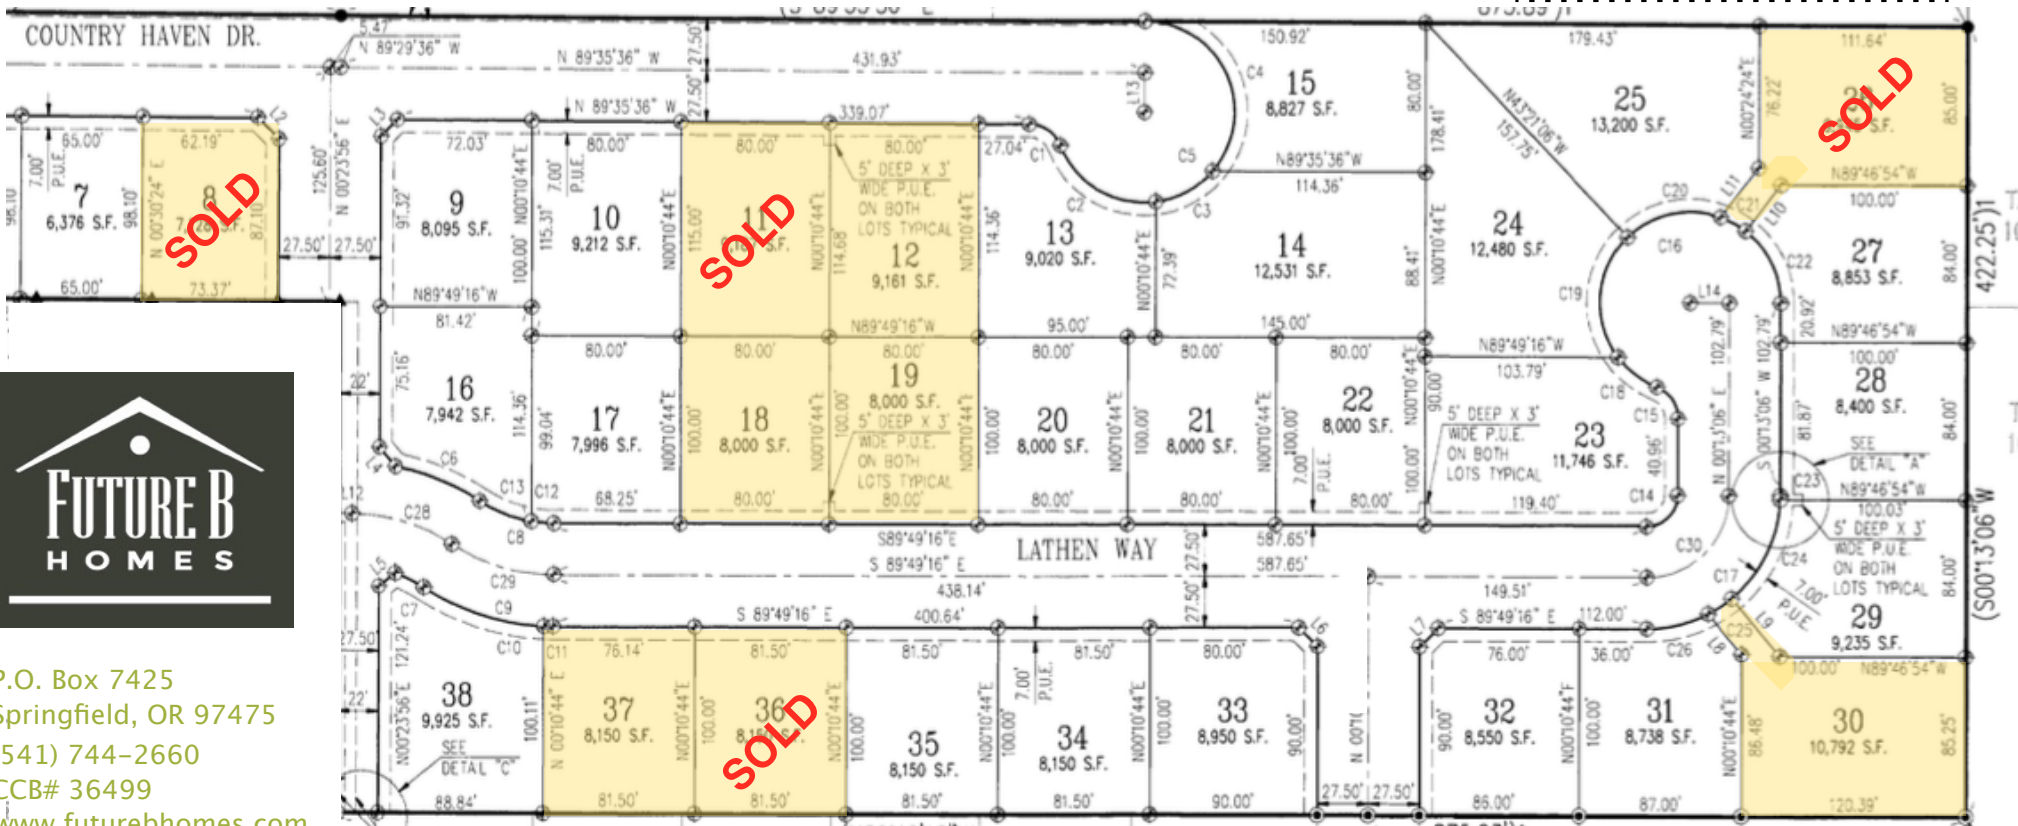

COUNTRY HAVEN NEIGHBORHOOD

Future B Homes' Lots
Homes starting at \$499,000

- Available Lots: 12, 18, 19, 26, 30, 37
(minimum of 2,200 s.f. of living area)

Unavailable Lots

VICINITY MAP of EUGENE
not to scale