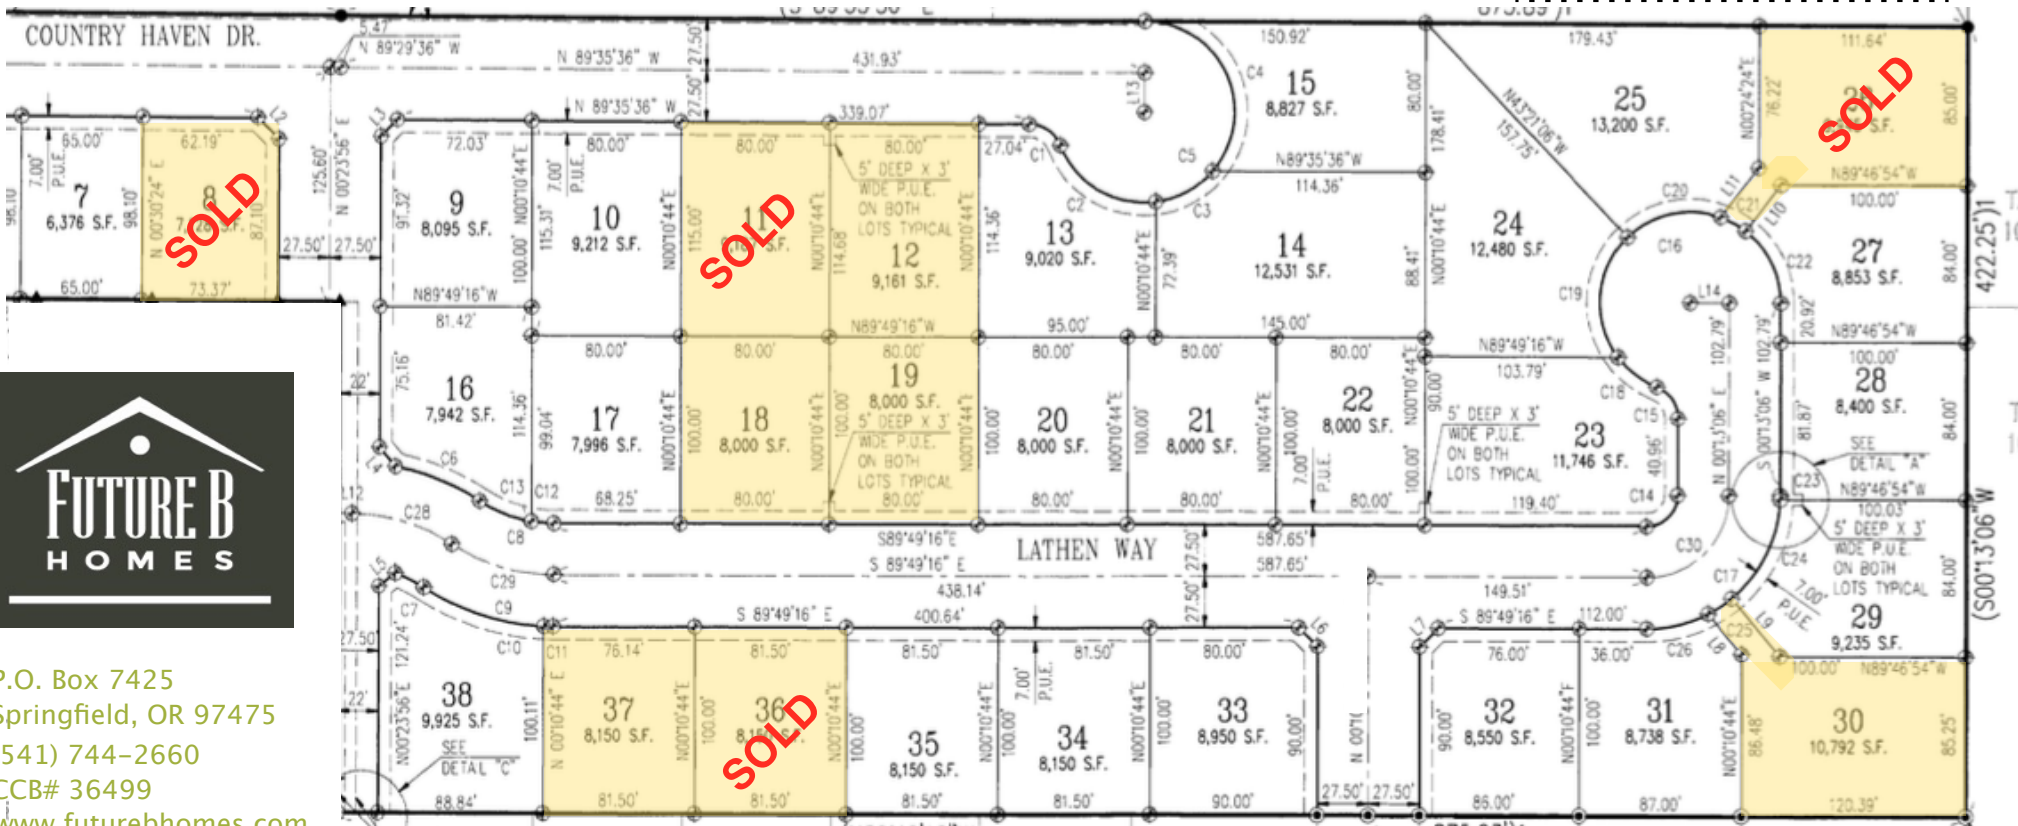

# COUNTRY HAVEN NEIGHBORHOOD

Future B Homes' Lots  
\*Homes starting at \$499,000\*

- Available Lots: 12, 18, 19, 26, 30, 37  
(minimum of 2,200 s.f. of living area)

Unavailable Lots

VICINITY MAP of EUGENE  
not to scale