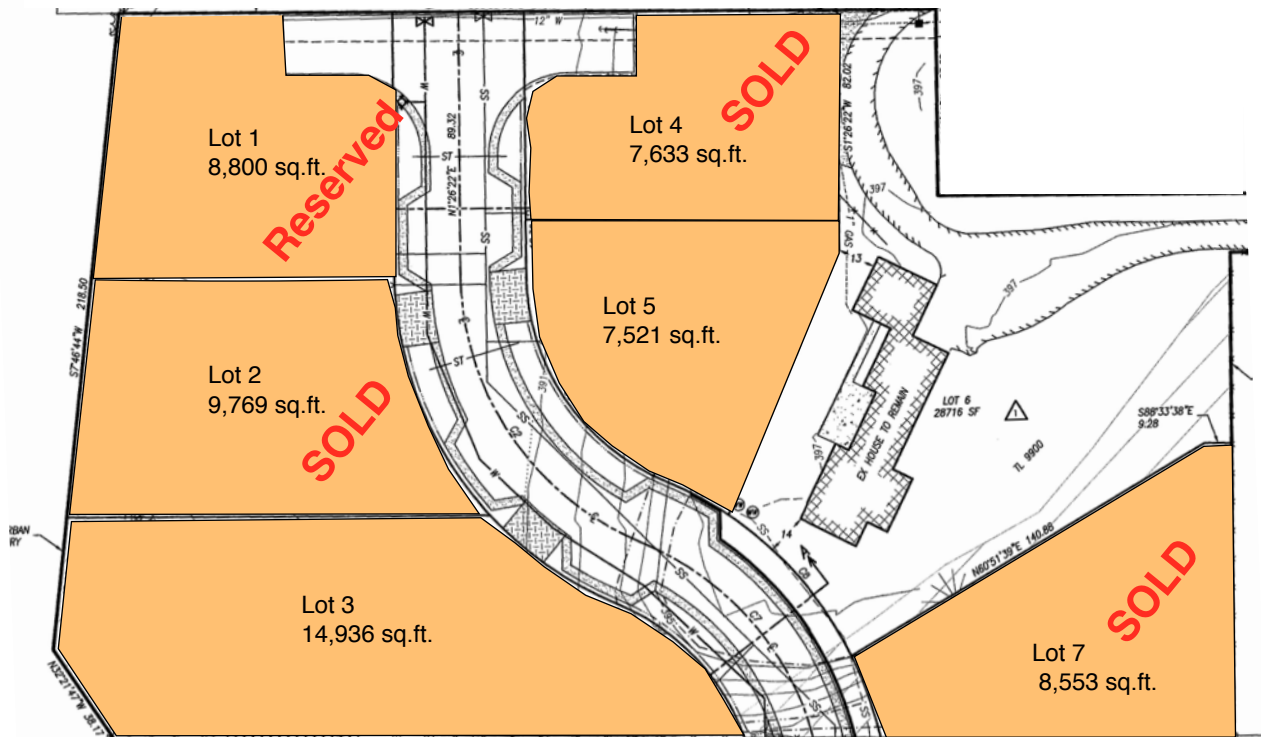

DRURY-KING ESTATES

Future B Homes' Lots

Lot 5: One & half story, approx. 2,200 s.f. \$440,000

*Lot 3: One story, approx. 2,200, starting at \$520,000

Currently Unavailable Lots

P.O. Box 7425
Springfield, OR 97475