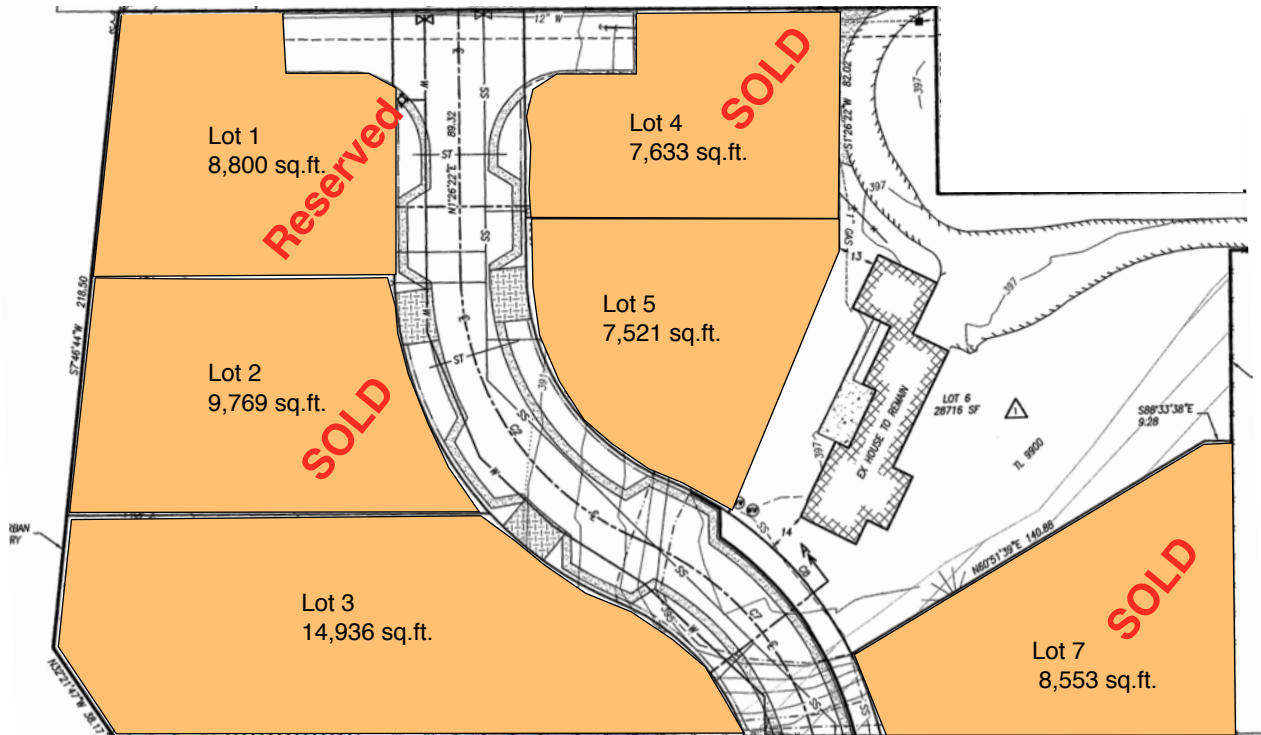

DRURY-KING ESTATES

Future B Homes' Lots

Lot 5: One & half story, approx. 2,200 s.f. \$440,000

*Lot 3: One story, approx. 2,200, starting at \$520,000

Currently Unavailable Lots

P.O. Box 7425
Springfield, OR 97475